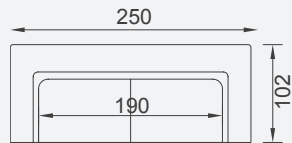

# New Castle

- 35 density high-resilient seat foam
- Frame strengthened with ply-wood  
(10 year warranty compliance with European norms)

Legs Finish

RAL 9005  
BLACK

4 Sofa

3 Sofa